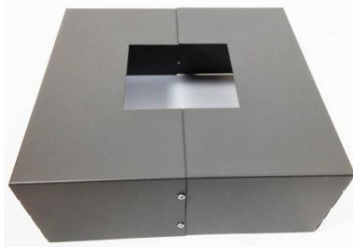

**SPCXXXX QUICK-SHIP ABS COVERS**

**2 pieces ABS Cover**

These pole base covers are ABS plastic. The standard color is dark bronze. These can be painted with spray paint to color of choice. All hardware included.

PART NO	SQUARE POLE SIZE (A x A)	BASE (OUTER) DIMENSIONS (B X B)	HEIGHT	MATERIAL	HARDWARE INCLUDED
SPC94SS	4 X 4	9 X 9	4"	P-ABS	YES
SPC125SS	5 X 5	12 X 12	4"	P-ABS	YES
SPC136SS	6 X 6	13 X 13	4"	P-ABS	YES

**EFQSXXXX QUICK-SHIP METAL COVERS**

**2 pieces ABS Cover**

These pole base covers are powder coated steel. The standard color is dark bronze. These can be painted with spray paint to color of choice. All hardware included.