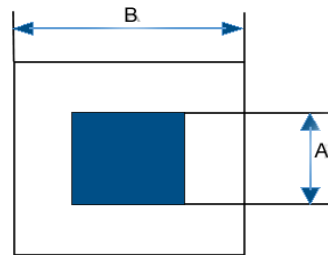

**SPCXXXX QUICK-SHIP ABS COVERS**

**2 pieces ABS Cover**

These pole base covers are ABS plastic. The standard color is dark bronze. These can be painted with spray paint to color of choice. All hardware included.

PART NO	SQUARE POLE SIZE (A x A)	BASE (OUTER) DIMENSIONS (B X B)	HEIGHT	MATERIAL	HARDWARE INCLUDED
SPC94SS	4 X 4	9 X 9	4"	P-ABS	YES
SPC125SS	5 X 5	12 X 12	4"	P-ABS	YES
SPC136SS	6 X 6	13 X 13	4"	P-ABS	YES