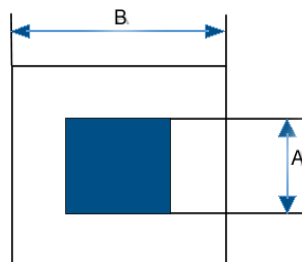

EFQSXXXX QUICK-SHIP METAL COVERS

2 pieces ABS Cover